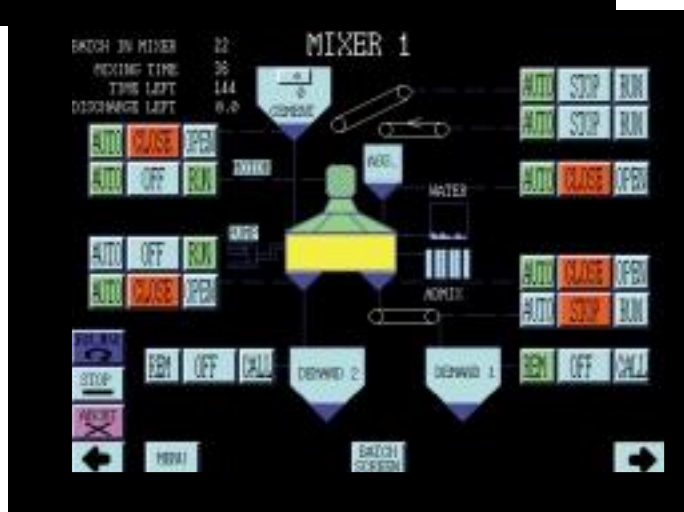

SCALE-TRON

Perfecting the Art of Concrete Production

BatchTron-III

The most advanced batch controller - bar none

For the big plants with 2, 3 and more mixers, **BATCHTRON-III** is the ultimate controller. Its one, two or three big touch screens allow you to simultaneously view the whole plant operation and give you control that you never thought possible before.

Like its smaller siblings **BATCHTRON** and **BATCHTRON-II**, **BATCHTRON-III** uses touch screen and PLC technology to integrate all the batching functions into one integrated controller. Panel switches and lights are things of the past. Scale displays are built-in, and the power of the touch screen allows advanced options like mixer moisture control to be incorporated - no costly extra boxes to buy!

BATCHTRON-III is expandable. PLC inputs and outputs can be added to almost any number. Add more scales and ingredient feeders - add more touch screens. *You* tell us how high and *we* jump.

- Large 10.4" TFT touch screen, viewable from any angle, has capacity for 14 solid ingredients and 14 liquids on each touch screen. Add a second touch screen to allow up to 28 ingredients to be batched in up to 10 scales, and we don't stop there.
- Each touch screen has capacity for hundreds of "pages", each with plant controls, data displays or data menus.
- Mixer screens for each mixer allow control of all related processes, from loading to discharge and subsequent conveying.