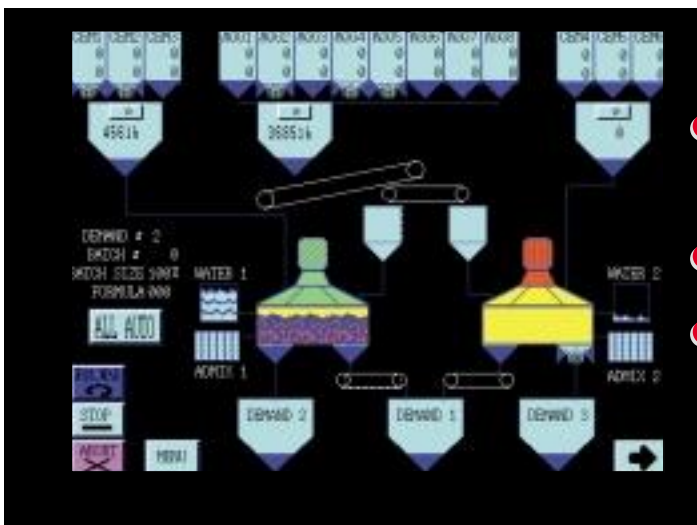

SCALE-TRON

Perfecting the Art of Concrete Production

BatchTron-III

The most advanced batch controller - bar none

For the big plants with 2, 3 and more mixers, **BATCHTRON-III** is the ultimate controller. Its one, two or three big touch screens allow you to simultaneously view the whole plant operation and give you control that you never thought possible before.

Like its smaller siblings **BATCHTRON** and **BATCHTRON-II**, **BATCHTRON-III** uses touch screen and PLC technology to integrate all the batching functions into one integrated controller. Panel switches and lights are things of the past. Scale displays are built-in, and the power of the touch screen allows advanced options like mixer moisture control to be incorporated - no costly extra boxes to buy!

BATCHTRON-III is expandable. PLC inputs and outputs can be added to almost any number. Add more scales and ingredient feeders - add more touch screens. *You* tell us how high and *we* jump.

- Large 10.4" TFT touch screen, viewable from any angle, has capacity for 14 solid ingredients and 14 liquids on each touch screen. Add a second touch screen to allow up to 28 ingredients to be batched in up to 10 scales, and we don't stop there.
- Each touch screen has capacity for hundreds of "pages", each with plant controls, data displays or data menus.
- Mixer screens for each mixer allow control of all related processes, from loading to discharge and subsequent conveying.