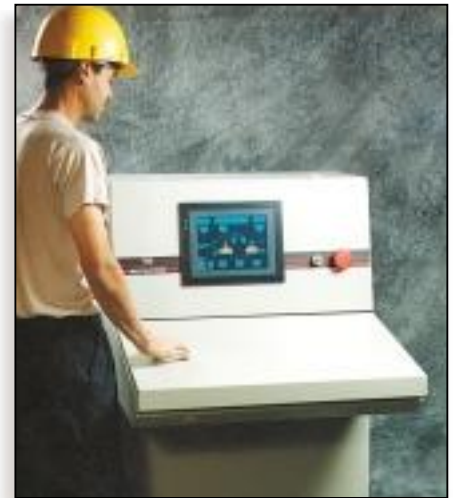

SCALE-TRON

Perfecting the Art of Concrete Production

BatchTron-III

The most advanced batch controller - bar none

For the big plants with 2, 3 and more mixers, **BATCHTRON-III** is the ultimate controller. Its one, two or three big touch screens allow you to simultaneously view the whole plant operation and give you control that you never thought possible before.

Like its smaller siblings **BATCHTRON** and **BATCHTRON-II**, **BATCHTRON-III** uses touch screen and PLC technology to integrate all the batching functions into one integrated controller. Panel switches and lights are things of the past. Scale displays are built-in, and the power of the touch screen allows advanced options like mixer moisture control to be incorporated - no costly extra boxes to buy!

BATCHTRON-III is expandable. PLC inputs and outputs can be added to almost any number. Add more scales and ingredient feeders - add more touch screens. *You* tell us how high and *we* jump.

- Large 10.4" TFT touch screen, viewable from any angle, has capacity for 14 solid ingredients and 14 liquids on each touch screen. Add a second touch screen to allow up to 28 ingredients to be batched in up to 10 scales, and we don't stop there.
- Each touch screen has capacity for hundreds of "pages", each with plant controls, data displays or data menus.
- Mixer screens for each mixer allow control of all related processes, from loading to discharge and subsequent conveying.